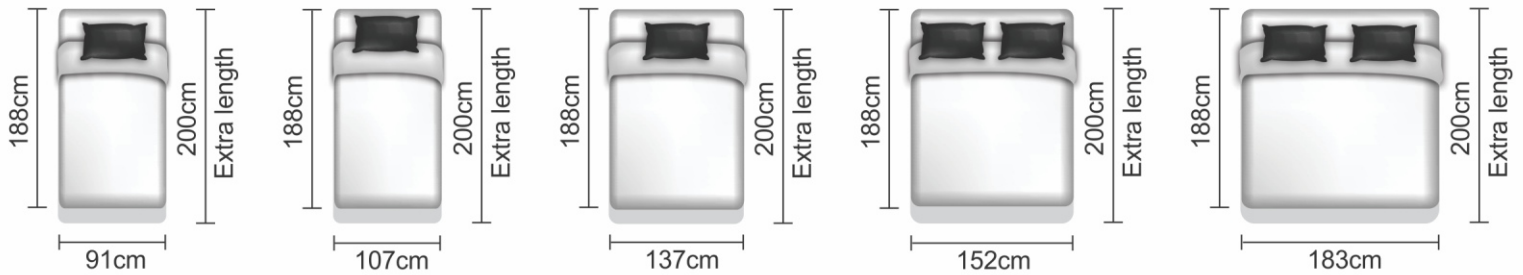

HOUSE OF CHAIRS

EXCLUSIVE & CUSTOM DESIGN STEEL FURNITURE

Bed Size Chart

SIZE	DIMENSIONS
Twin (single)	91 x 188cm
Twin extra long (3/4)	107 x 188cm
Full (double)	137 x 188cm
Queen	152 x 188cm
King	183 x 188cm
Extra length on all beds	??? x 200cm

Please note, we also custom design and build beds according to your specifications. Collect and bring your designs and together we will create your dream bed. Bed side cupboards and dressing tables are optional.